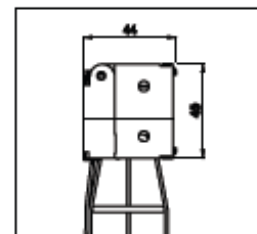

Blind drop Altura cortina	Stack Ladder string Repliegue escalerilla	Stack Tape 16 Repliegue Cinta 16
600 mm	120 mm	141 mm
1000 mm	163 mm	186 mm
1500 mm	218 mm	254 mm
2000 mm	273 mm	322 mm
2500 mm	329 mm	390 mm
3000 mm	384 mm	458 mm

Stack sizes are not accurate. In case of limitation of space, please ask.
 Las medidas de repliegue no son exactas, en caso de limitación en el hueco, rogamos consultar.

Italian manual operation
Italian operación manual

Bracket
Soporte

Head rail side view
Detalle perfil cabezal

SYSTEM CLASSIC MANUAL OPERATION

Head rail size: 51 x 57 mm

Head rail colours: 01, 04, 06, 07, 11, 12, 14, 15, 17, 19, 22, 26, 30, 41.

Type of ladder: ladder string, privacy and tape

Bracket
Soporte

Head rail side view
Detalle perfil cabezal

SYSTEM ANTICA MANUAL OPERATION

Head rail: wood head rail size 49mm width x 79mm height.
 Head rail colour: same as slat (wood)
 Mechanisms: available in 5 colours, white , black, silver, bronze and ivory.
 Wood valance not supplied in blinds with Antica system
 Type of ladder: 16 mm tape
 Type of cord: lift cord 2,3mm and tilt cord 2,8mm. Matching the ladder colour
 Type of bracket: specific bracket for Antica head rail system wall/ceiling.
 Side guide system: only available FUSTA NY and FUSTA MT side guide systems.
 Operation: by cords to tilt and lift the blinds.
 Blind weight limit for this system: 15kg.