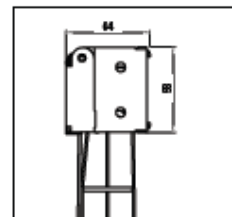

Head rail side view
Detalle perfil cabezal