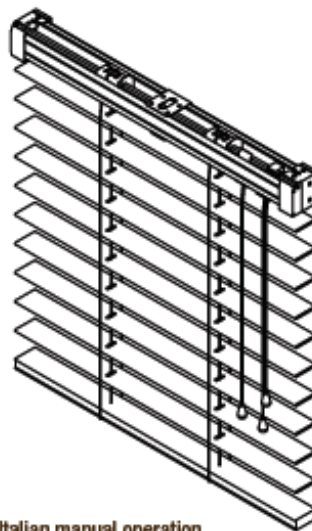

Head rail size: 37x37mm
Head rail colours: 01, 11, 14, 15, 22, 26, 30, 41.
Type of ladder: ladder string and 16mm tape
Type of cord: 2.3 mm. the colour will match with the slat colour.
Type of bracket: swivel bracket wall/ceiling fitting
Extensible brackets: 100/150mm and 150/200mm extensible brackets available to fit to the existing bracket to install the blind away from the wall.
Operation: by cords to tilt and lift the blind.
Standard system supplied for 35mm slat with ladder string and tape

SISTEMA ITALIAN OPERACIÓN MANUAL

Medida cabezal: 37 x 37mm
Colores cabezal: 01, 11, 14, 15, 22, 26, 30, 41.
Tipo de sujeción: escalerilla y cinta de 16mm
Tipo de cordón: 2,3 mm a tono con el color de la sujeción.
Tipo de soporte: cajetines laterales o giratorio (Swivel) a techo y pared.
Escuadras de separación: 100/150 y 150/200mm. Se adaptan al soporte de instalación para separar la cortina de la pared.
Operación: mediante cordones para orientar, subir y bajar la cortina.
Sistema estándar suministrado para lama de 35mm con escalerilla y cinta

Blind drop Altura cortina	Stack Ladder string Repliegue escalerilla	Stack Tape 16 Repliegue Cinta 16
600 mm	120 mm	141 mm
1000 mm	163 mm	186 mm
1500 mm	218 mm	254 mm
2000 mm	273 mm	322 mm
2500 mm	329 mm	390 mm
3000 mm	384 mm	458 mm

Stack sizes are not accurate. In case of limitation of space, please ask.
Las medidas de repliegue no son exactas, en caso de limitación en el hueco, rogamos consultar.

Italian manual operation
Italian operación manual