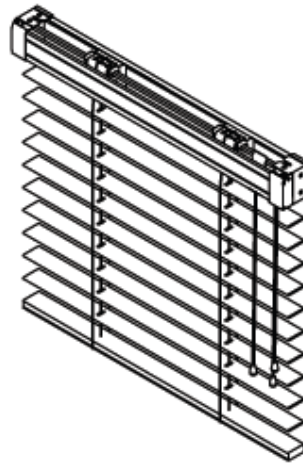

SYSTEM CLASSIC MANUAL OPERATION

Head rail size: 51 x 57 mm

Head rail colours: 01, 04, 06, 07, 11, 12, 14, 15, 17, 19, 22, 26, 30, 41.

Type of ladder: ladder string, privacy and tape

Type of cord: lift cord 2,3 mm and tilt cord 2,8 mm. Matching with the ladder colour

Type of bracket: side box brackets wall/ceiling fitting. Optional swivel brackets.

Extensible brackets: 100/150mm and 150/200mm extensible brackets available to fit to the existing bracket to install the blind away from the wall.

Operation: by cords to tilt and lift the blind.

Medida cabezal: 51 x 57mm.

Colores cabezal: 01, 04, 06, 07, 11, 12, 14, 15, 17, 19, 22, 26, 30, 41.

Tipo de sujeción: escalerilla, cinta y privacy.

Tipo de cordón: cordón freno 2,3 mm y cordón orientador 2,8 mm

Tipo de soporte: cajetines laterales o giratorio (Swivel) a techo y pared.

Escuadras de separación: 100/150 y 150/200mm. Se adaptan al soporte de instalación para separar la cortina de la pared.

Operación: mediante cordones para orientar, subir y bajar la cortina.

SISTEMA CLASSIC OPERACIÓN MANUAL

Blind drop Altura cortina	Stack Ladder string Repliegue escalerill	Stack Tape 16 Repliegue Cinta 16
600 mm	135 mm	156 mm
1000 mm	178 mm	201 mm
1500 mm	233 mm	269 mm
2000 mm	288 mm	337 mm
2500 mm	344 mm	405 mm
3000 mm	399 mm	473 mm

Classic manual operation
Classic operación manual